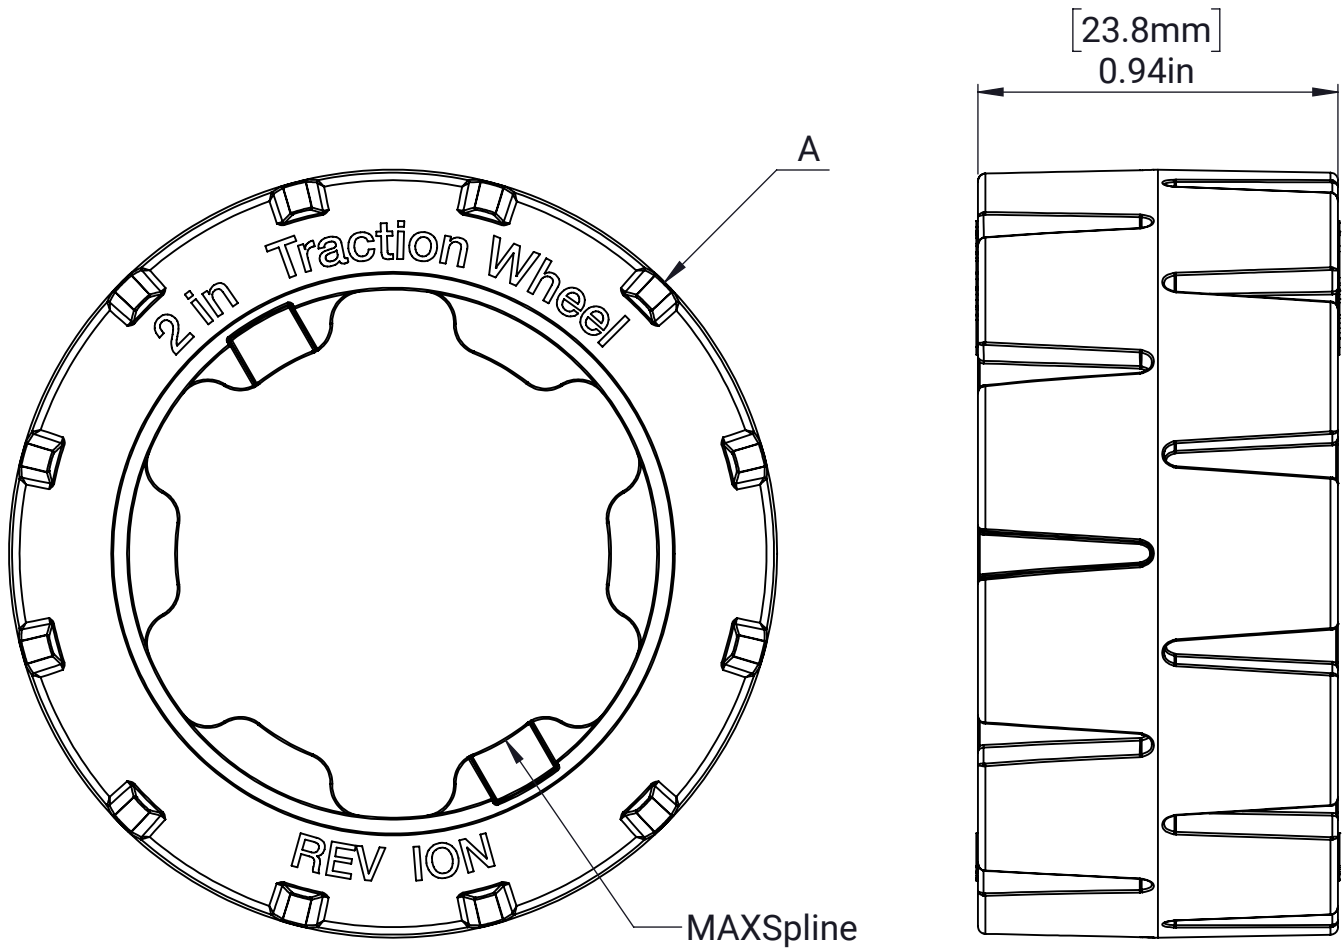

## ION Traction Wheel - Small - MAXSpline

Part #	Diameter (A)	Durometer	Color
REV-21-2422	[50.8mm] 2.00in	Hard (75A)	Black
REV-21-2423	[76.2mm] 3.00in	Hard (75A)	Black

MATERIAL:

Glass-Filled Nylon & TPR

FINISH: