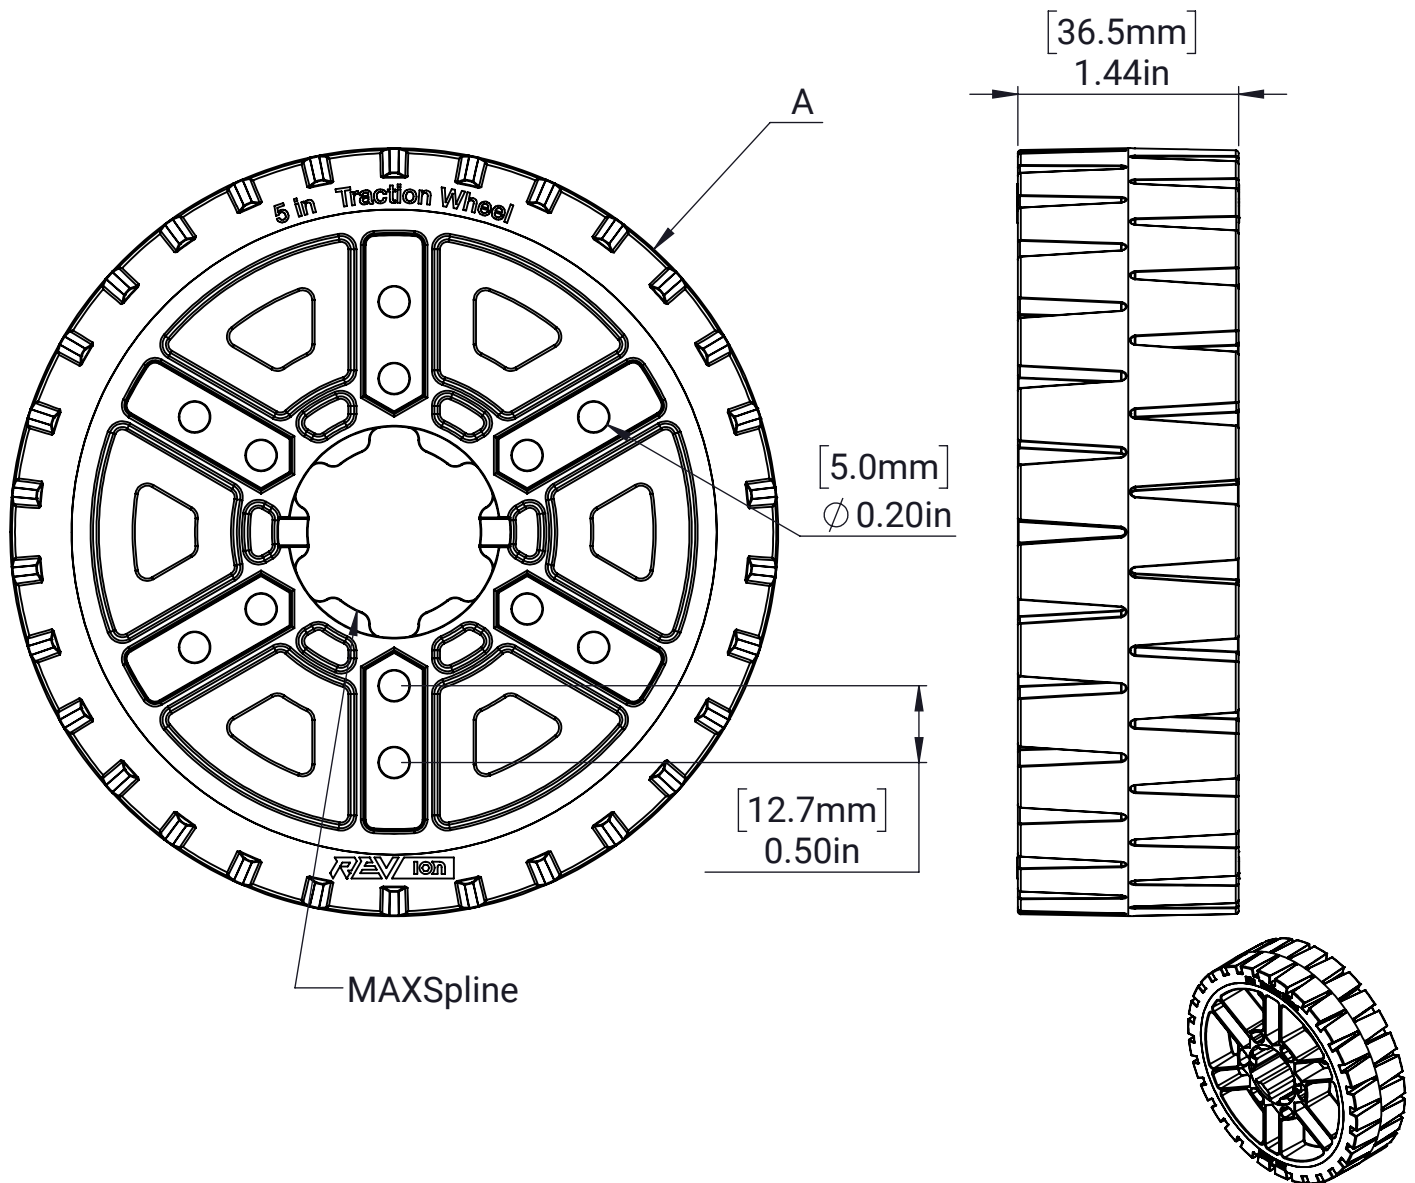

ION Traction Wheels - Large - MAXSpline

Part #	Diameter (A)	Durometer	Color	Holes per Spoke
REV-21-2424	[101.6mm] 4.00in	Hard (75A)	Black	1
REV-21-2425	[127.0mm] 5.00in	Hard (75A)	Black	2
REV-21-2426	[152.4mm] 6.00in	Hard (75A)	Black	3

MATERIAL:

Glass-Filled Nylon & TPR

FINISH:

N/A

DATE:

6/16/2022