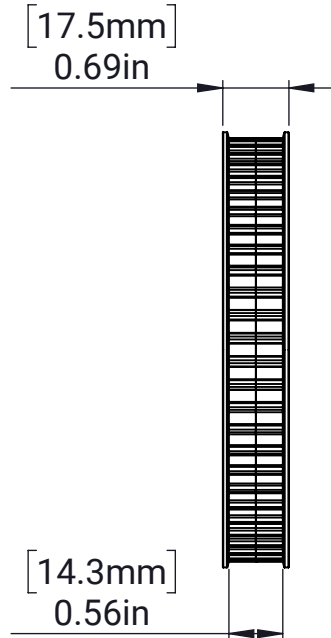

## RT25 Plastic Pulley Kit - MAXSpline - 56 Tooth

OUTSIDE DIAMETER

[115.1mm]

∅ 4.53in

PITCH DIAMETER

[113.19mm]

∅ 4.456in

[5.0mm]  
16x ∅ 0.20in

BOLT CIRCLE

[50.8mm]

∅ 2.00in

BOLT CIRCLE

[76.2mm]

∅ 3.00in

[50.8mm]  
2.00in

MAXSpline

[25.4mm]  
1.00in

[30.2mm]  
1.19in

[27.0mm]  
1.06in

MATERIAL:

Glass-Filled Nylon

FINISH:

Black

DATE: