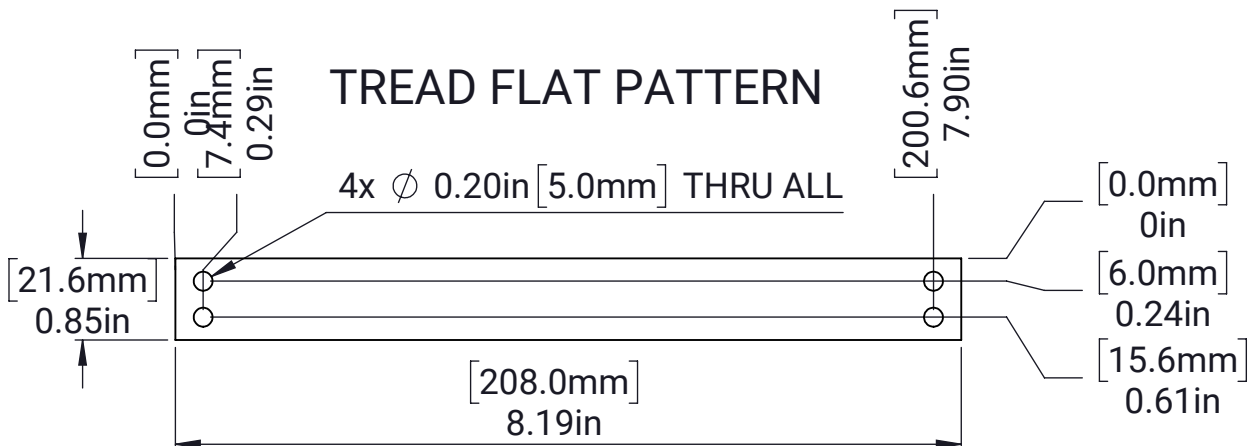

## 3in MAXSwerve Wheel - Aluminum

MATERIAL:

Aluminum 6061

FINISH:

Black Anodized

DATE:

2/24/2023