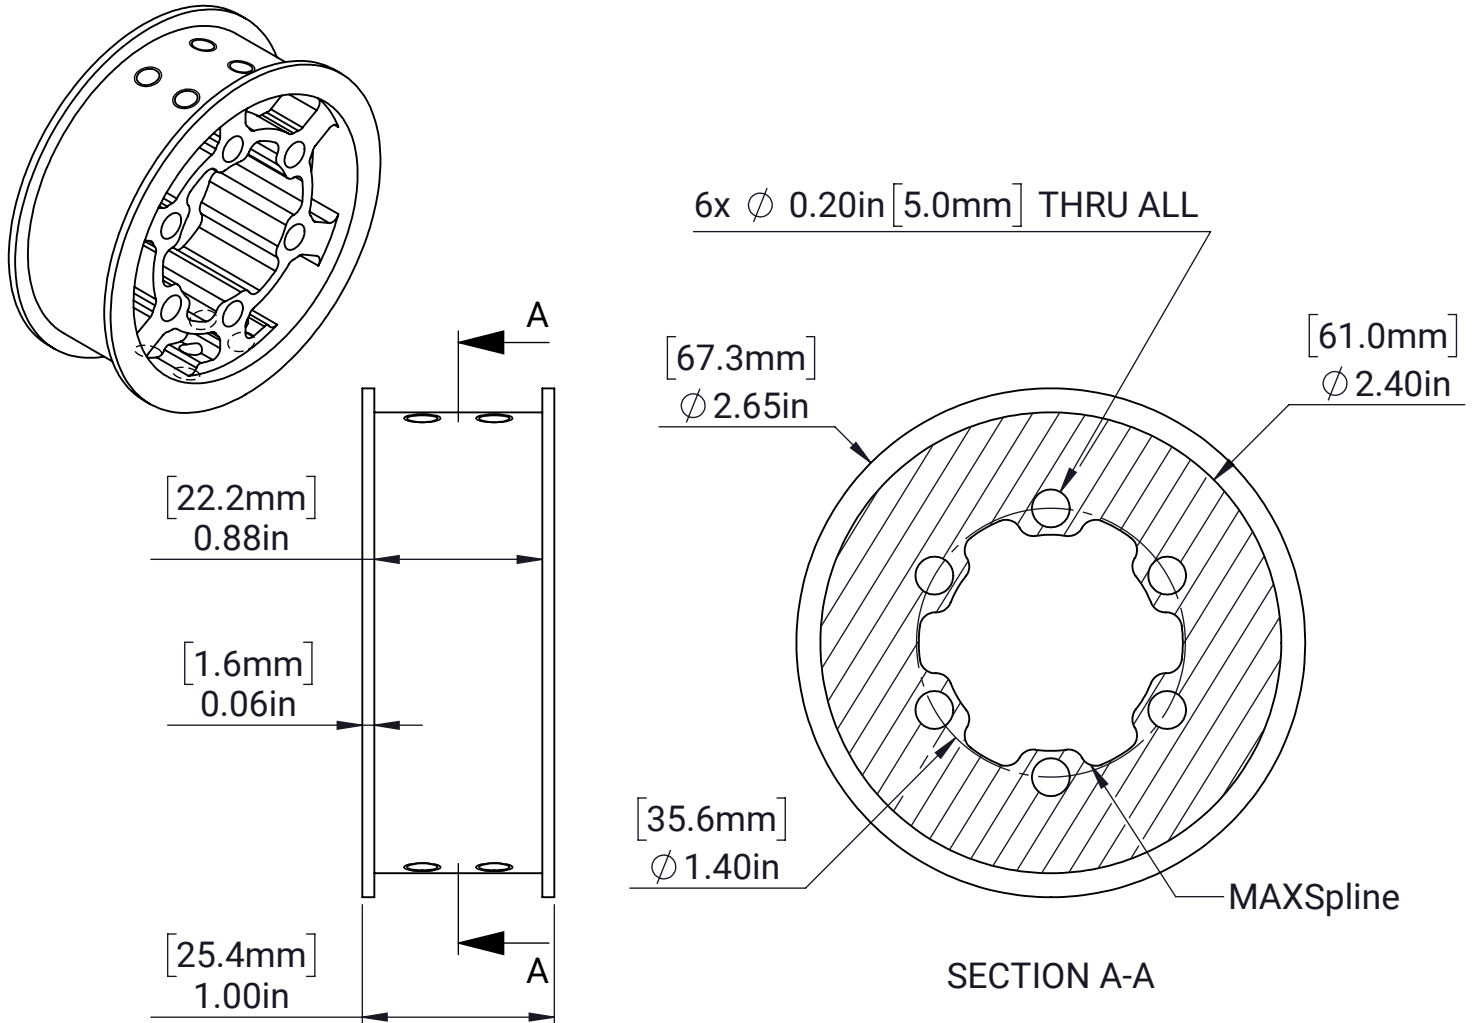

## 3in MAXSwerve Wheel - Aluminum

MATERIAL:

Aluminum 6061

FINISH:

Black Anodized

DATE:

2/24/2023