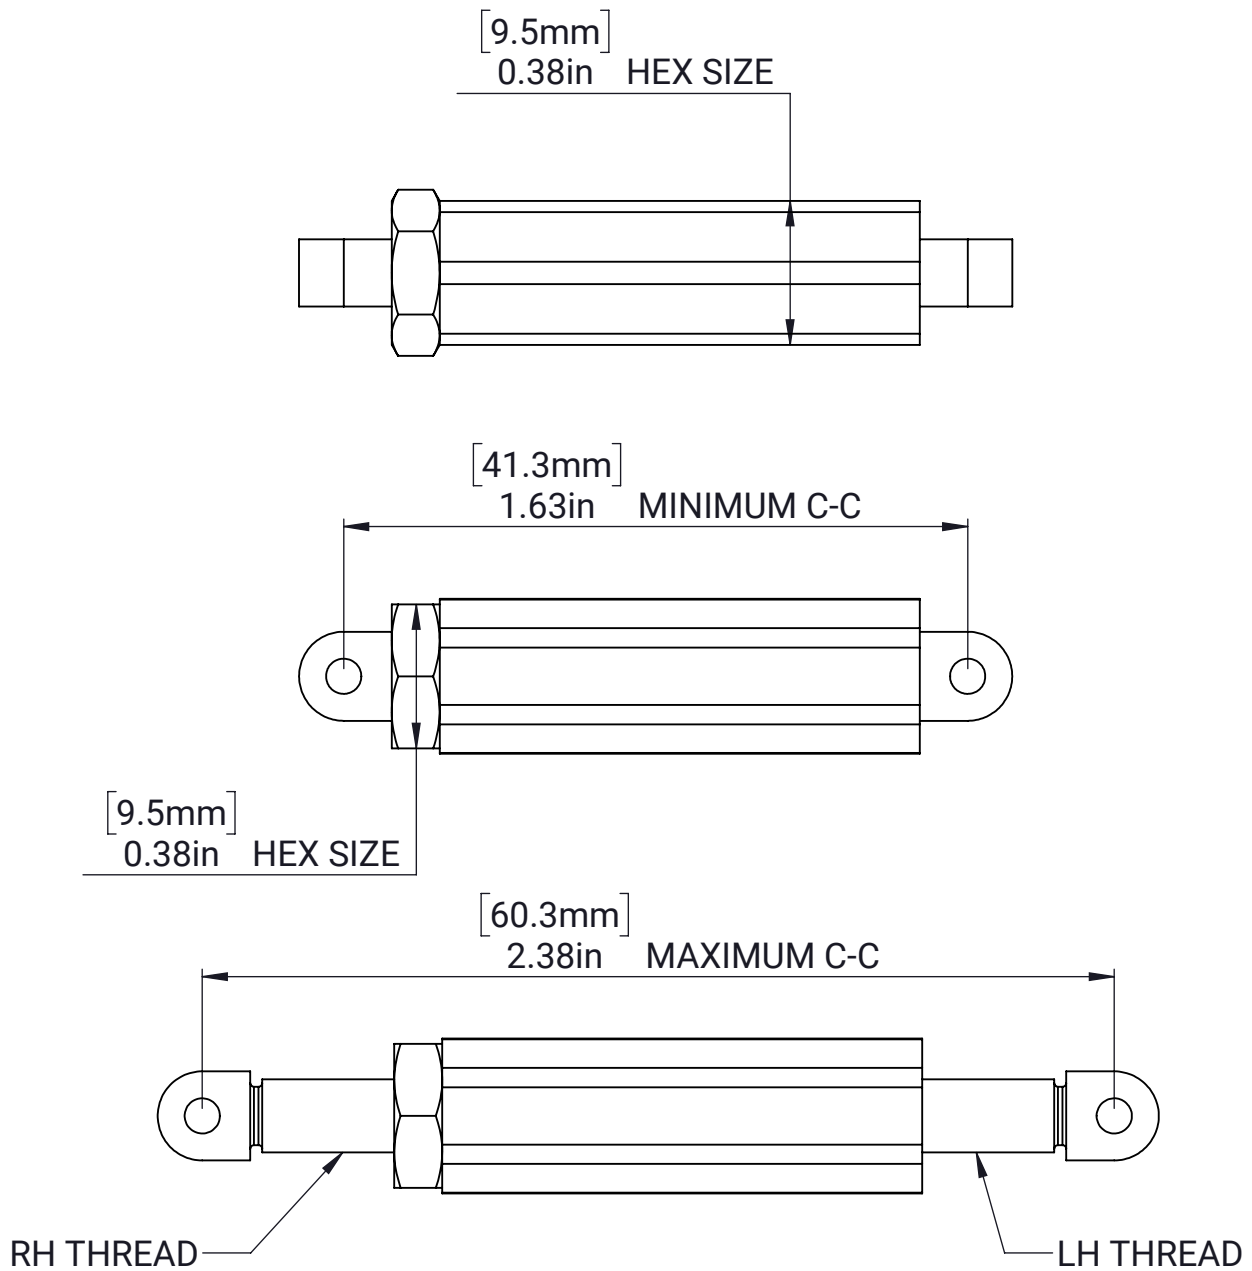

#25 Chain Turnbuckle

MATERIAL:

N/A

FINISH:

N/A

DATE:

12/15/2022