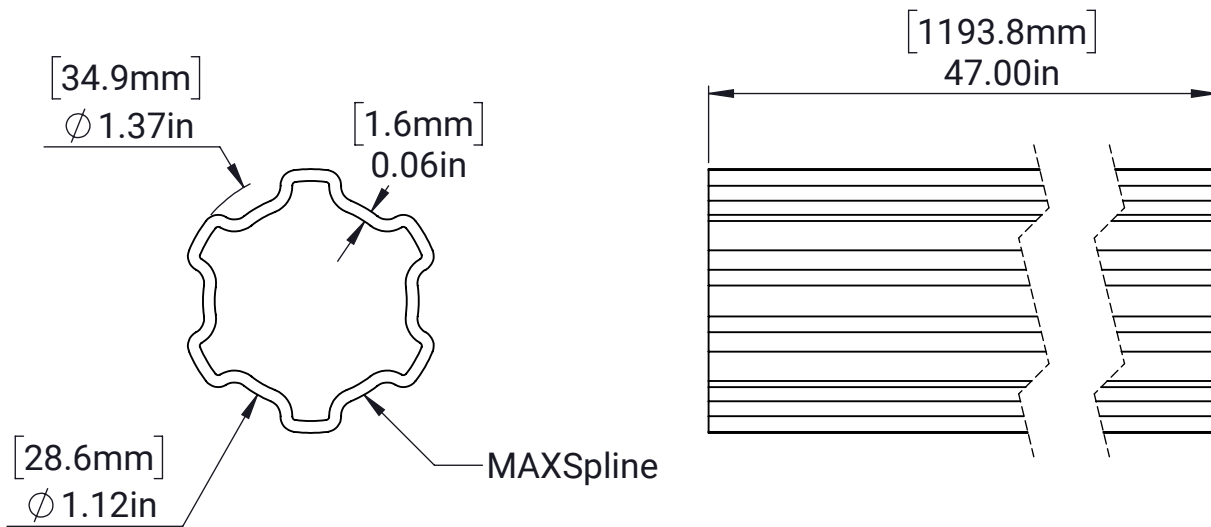

MAXSpline Shaft - 47in

MATERIAL:

Aluminum 6061

FINISH:

Clear Anodized

DATE:

10/20/2022