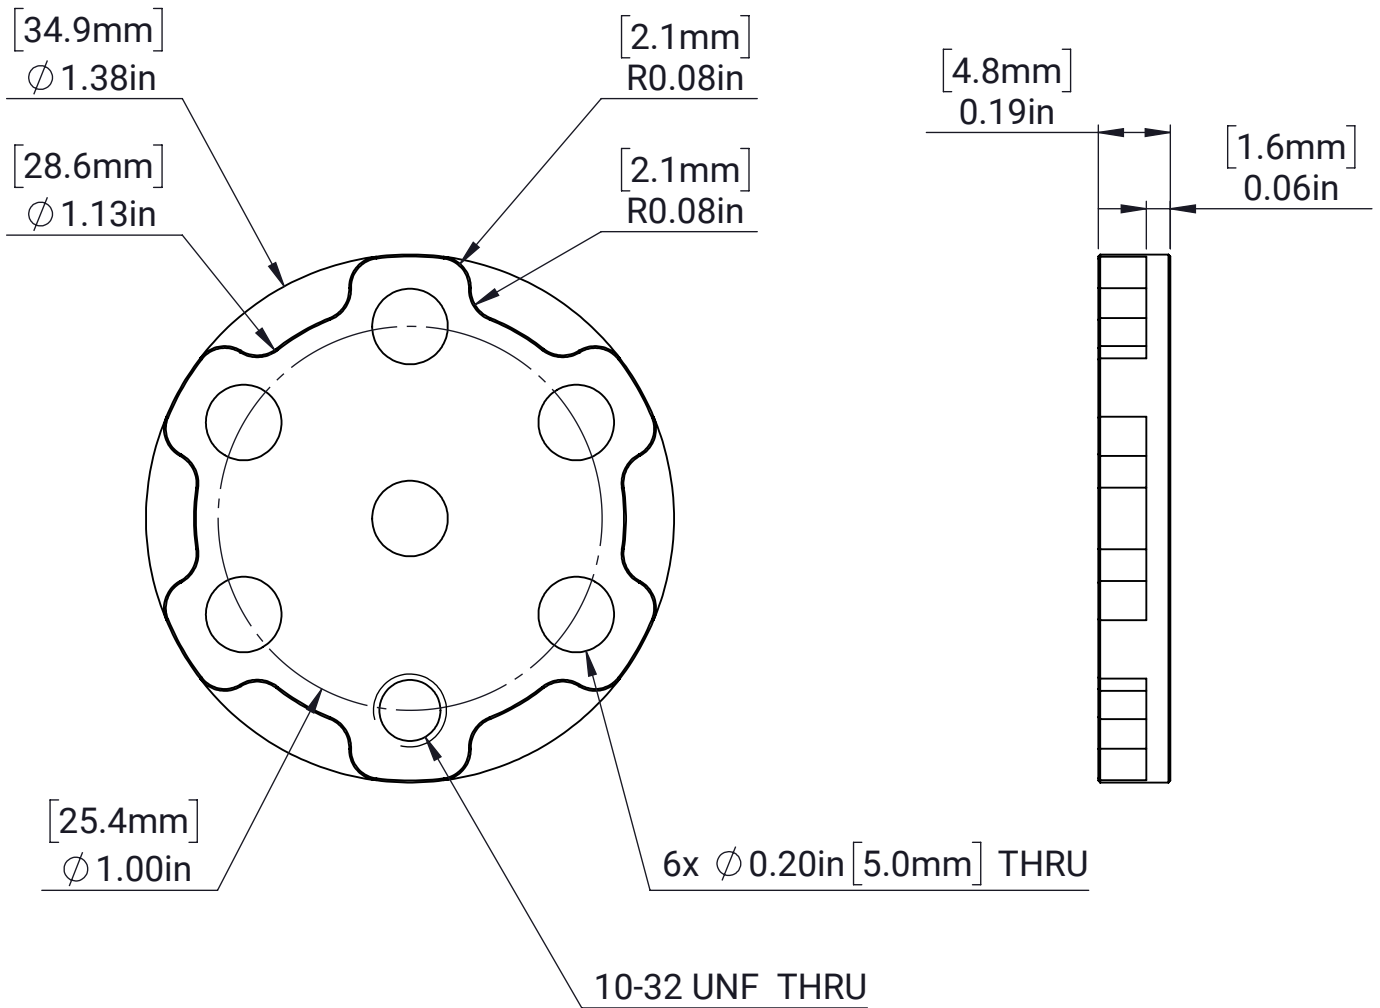

## Structural MAX Hub

MATERIAL:

Aluminum

FINISH:

Black Anodized

DATE:

6/16/2022