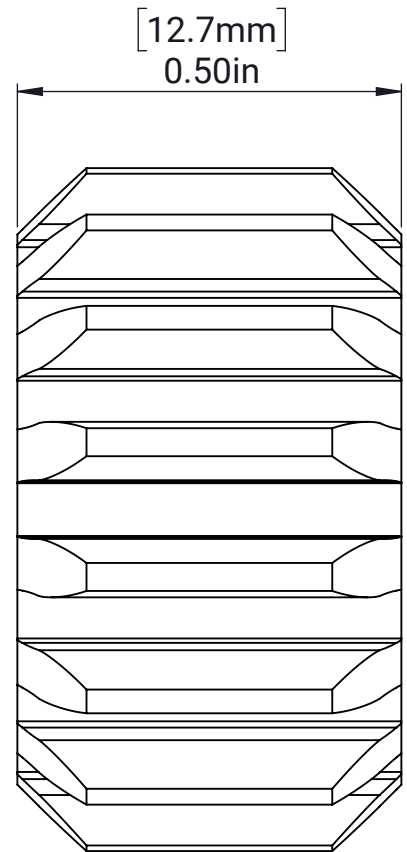

## 20DP Gear - 1/2in Hex 16T

MATERIAL:

Steel 4140

FINISH:

N/A

DATE:

6/12/2023