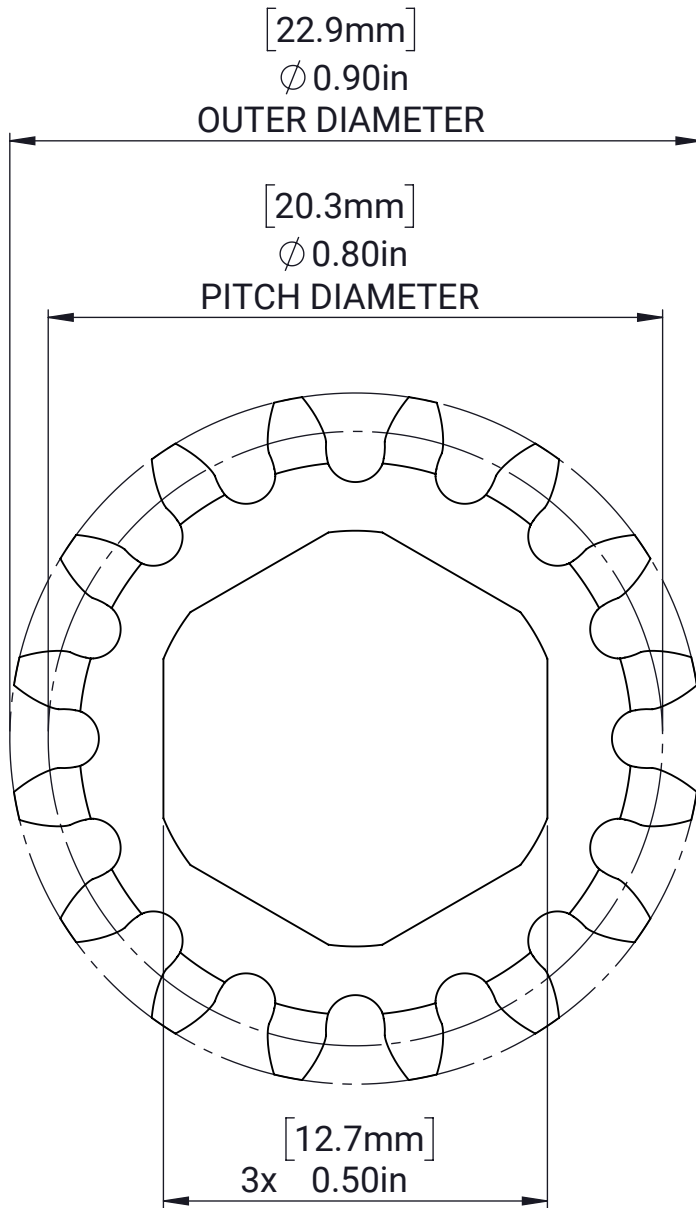

## 20DP Gear - 1/2in Hex 16T

MATERIAL:

Steel 4140

FINISH:

N/A

DATE:

6/12/2023