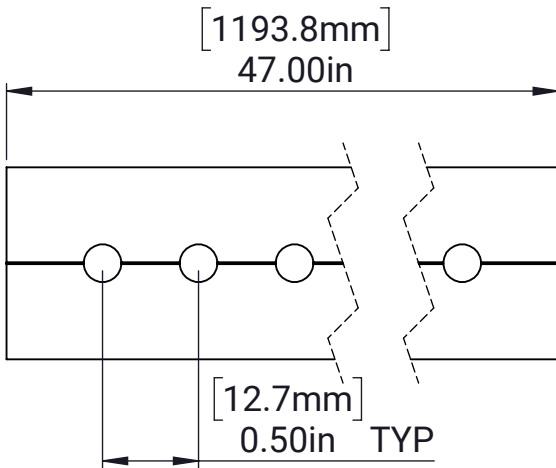

## MAXTube 2x1

MATERIAL:

Aluminum 6061

FINISH:

N/A

DATE:

6/16/2022