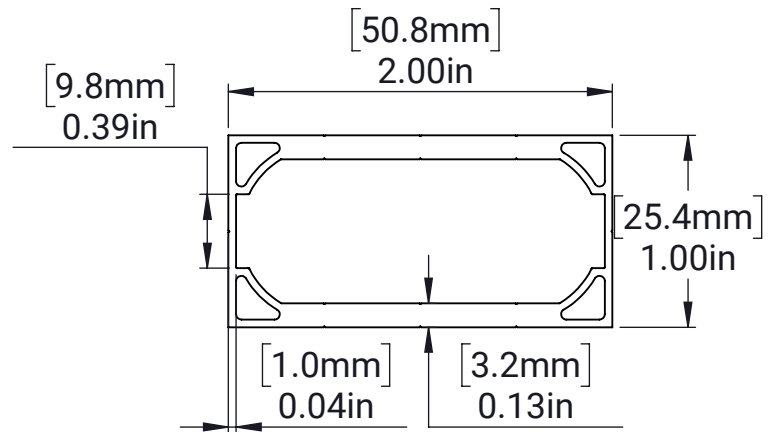

## MAXTube 2x1

MATERIAL:

Aluminum 6061

FINISH:

N/A

DATE:

6/16/2022