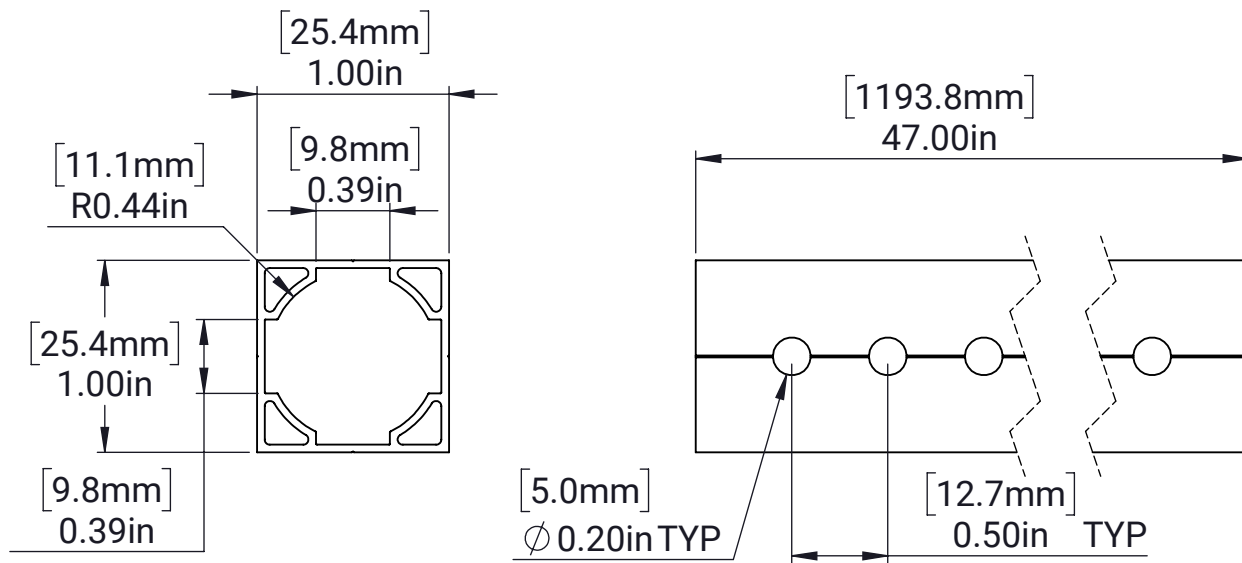

MAXTube - 1x1 with Grid Pattern

MATERIAL:

Aluminum 6061

FINISH:

Clear Anodized

DATE:

6/16/2022