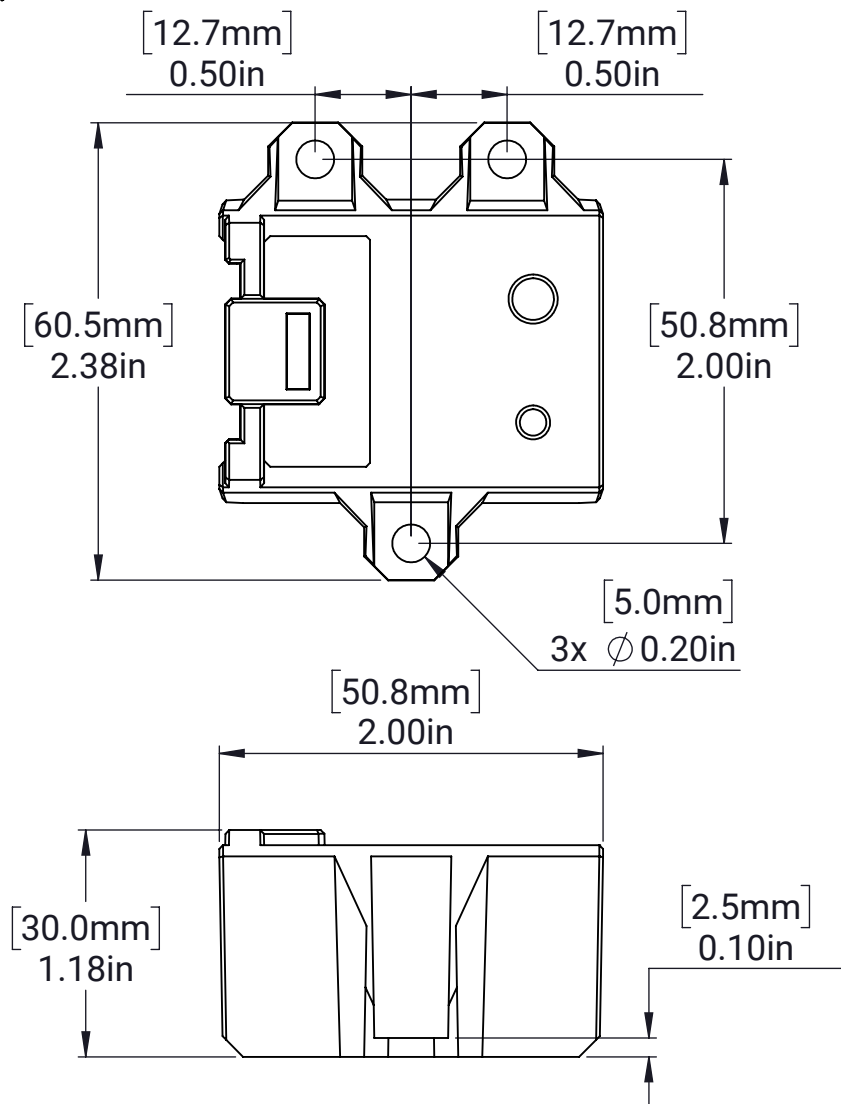

SPARK MAX Mounting Bracket

MATERIAL:

ABS

FINISH:

N/A

DATE:

1/12/2022