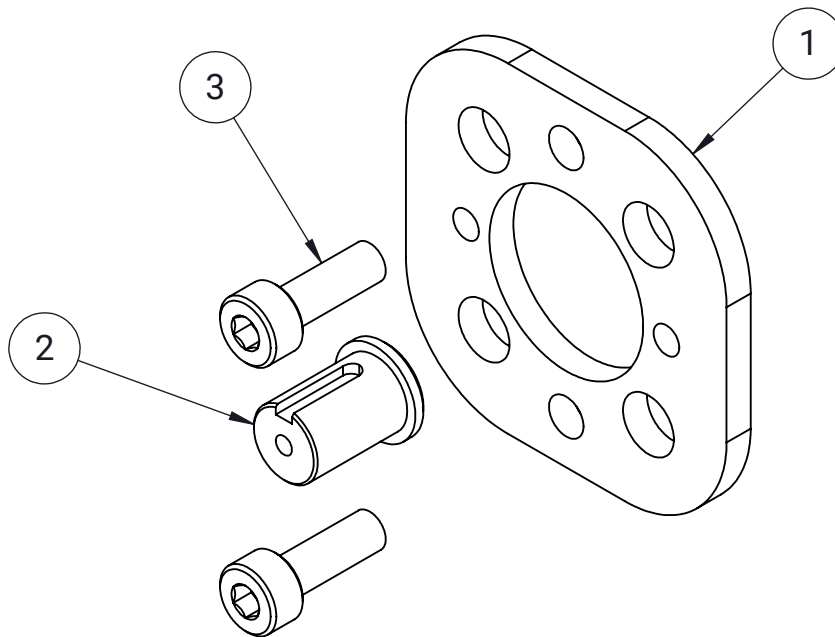

MAXPlanetary 775 Input Kit

ITEM NO.	QTY.	PART NUMBER	Description
1	1	REV-21-2116	MAXPlanetary 550/775 Spacer
2	1	REV-21-2118-P01	MAXPlanetary 775 Shaft Adapter
3	2	SHCS M4x12mm	M4 x 12mm SHCS, Stainless Steel