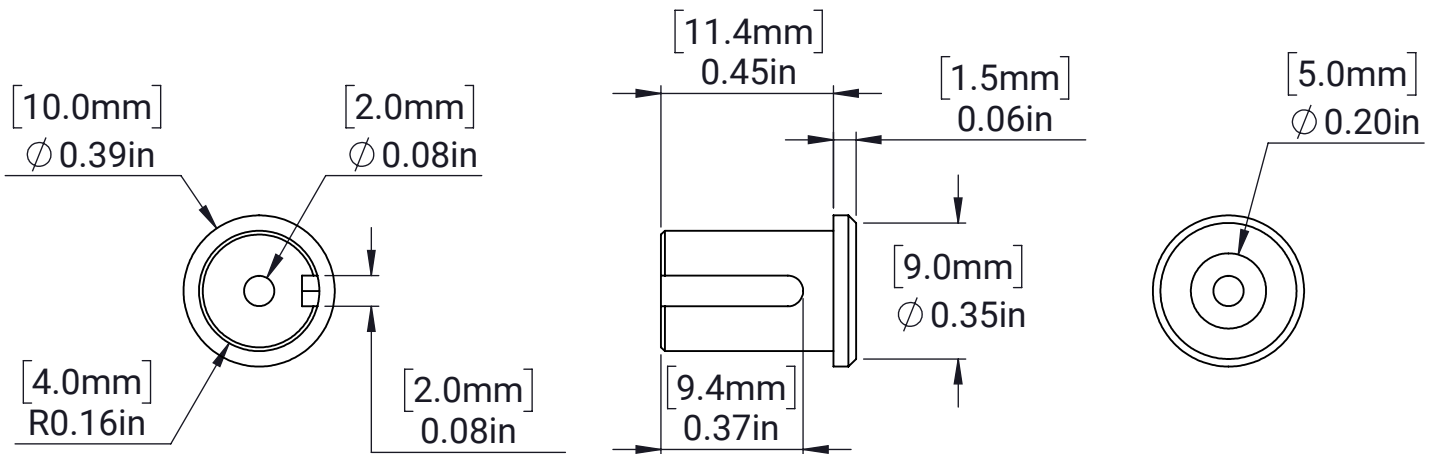

MAXPlanetary 775 Input Kit

ITEM NO.	QTY.	PART NUMBER	Description
1	1	REV-21-2116	MAXPlanetary 550/775 Spacer
2	1	REV-21-2118-P01	MAXPlanetary 775 Shaft Adapter
3	2	SHCS M4x12mm	M4 x 12mm SHCS, Stainless Steel