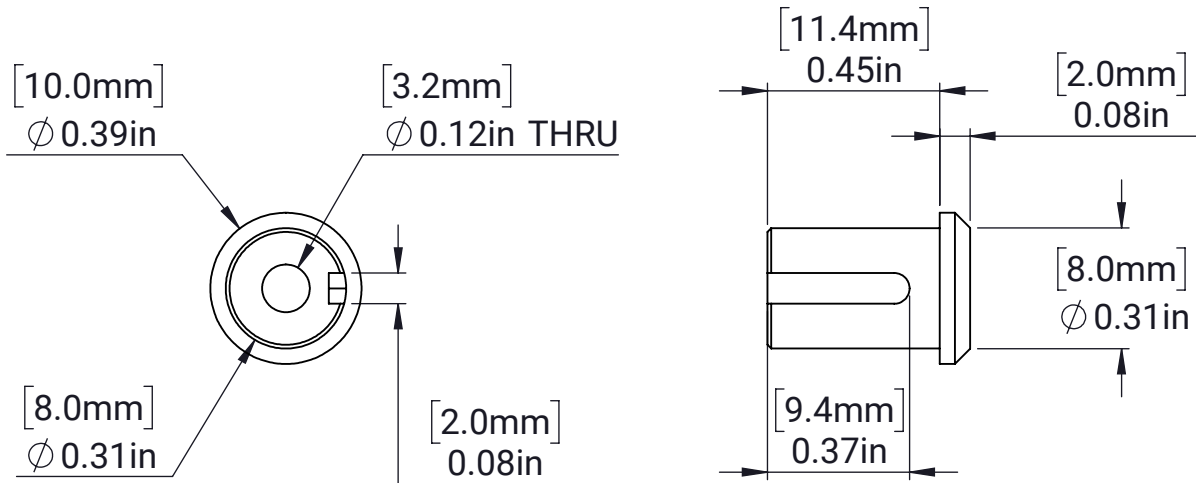

## MAXPlanetary 550 Input Kit

ITEM NO.	QTY.	PART NUMBER	Description
1	1	REV-21-2116	MAXPlanetary 550/775 Spacer
2	1	REV-21-2117-P01	MAXPlanetary 550 Shaft Adapter
3	2	SHCS M3x10mm	M3 x 10mm SHCS, Stainless Steel