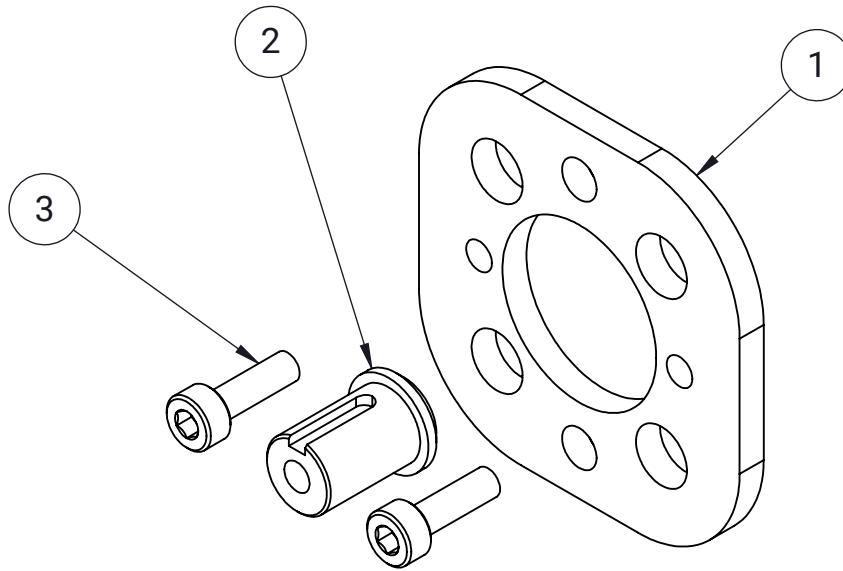

## MAXPlanetary 550 Input Kit

ITEM NO.	QTY.	PART NUMBER	Description
1	1	REV-21-2116	MAXPlanetary 550/775 Spacer
2	1	REV-21-2117-P01	MAXPlanetary 550 Shaft Adapter
3	2	SHCS M3x10mm	M3 x 10mm SHCS, Stainless Steel