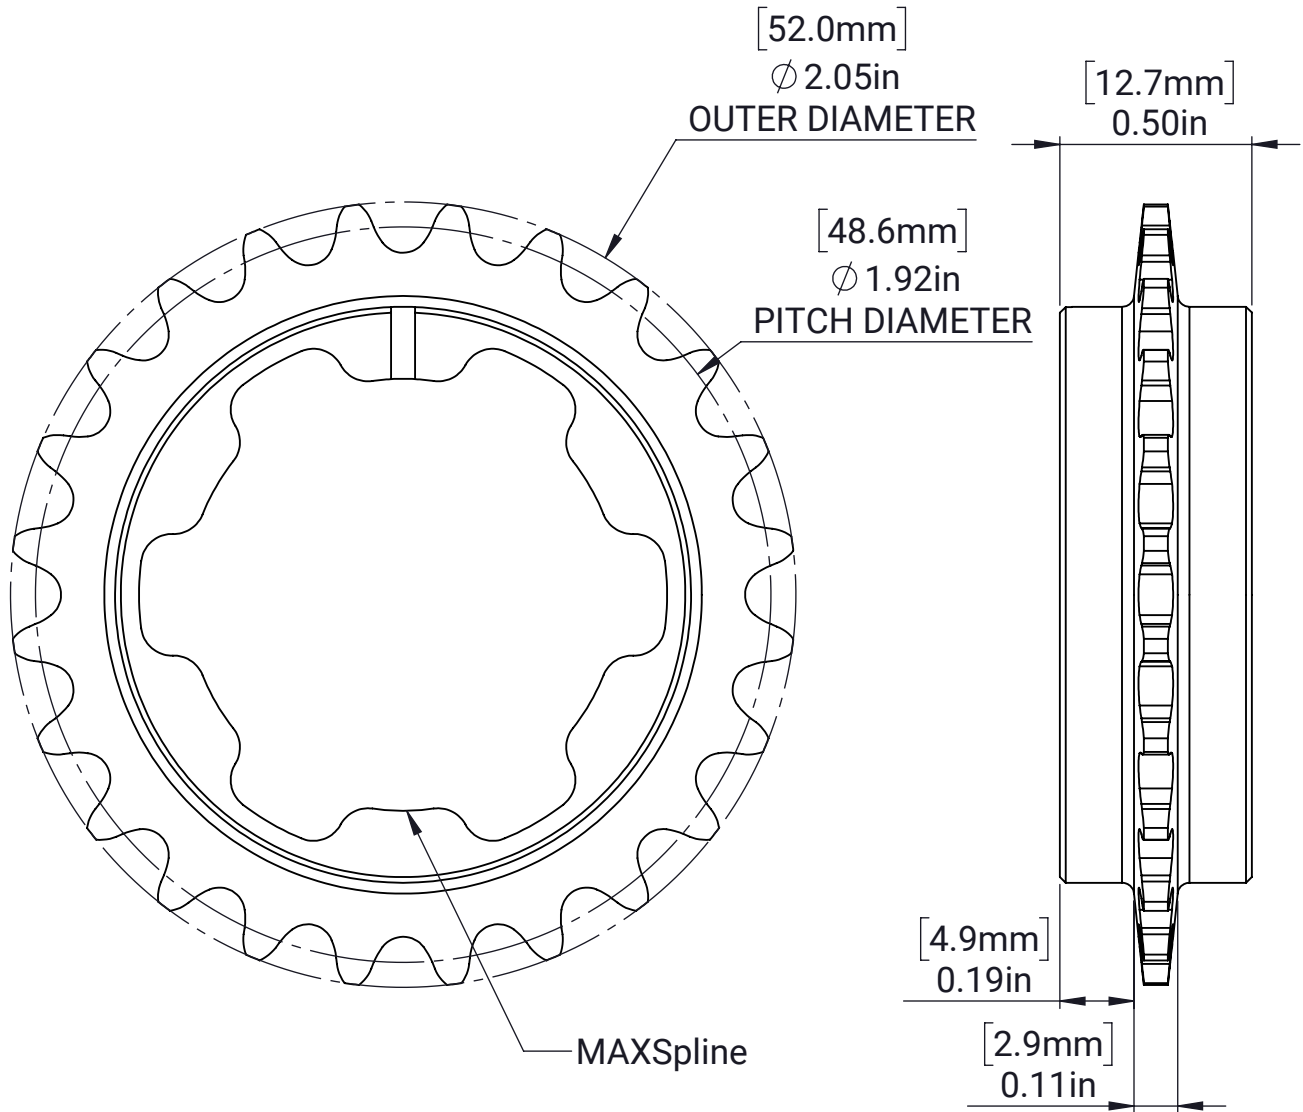

#25 Hub Sprocket - MAXSpline - 24T - Single

MATERIAL:

Aluminum 7075

FINISH:

Black Anodized

DATE:

6/16/2022