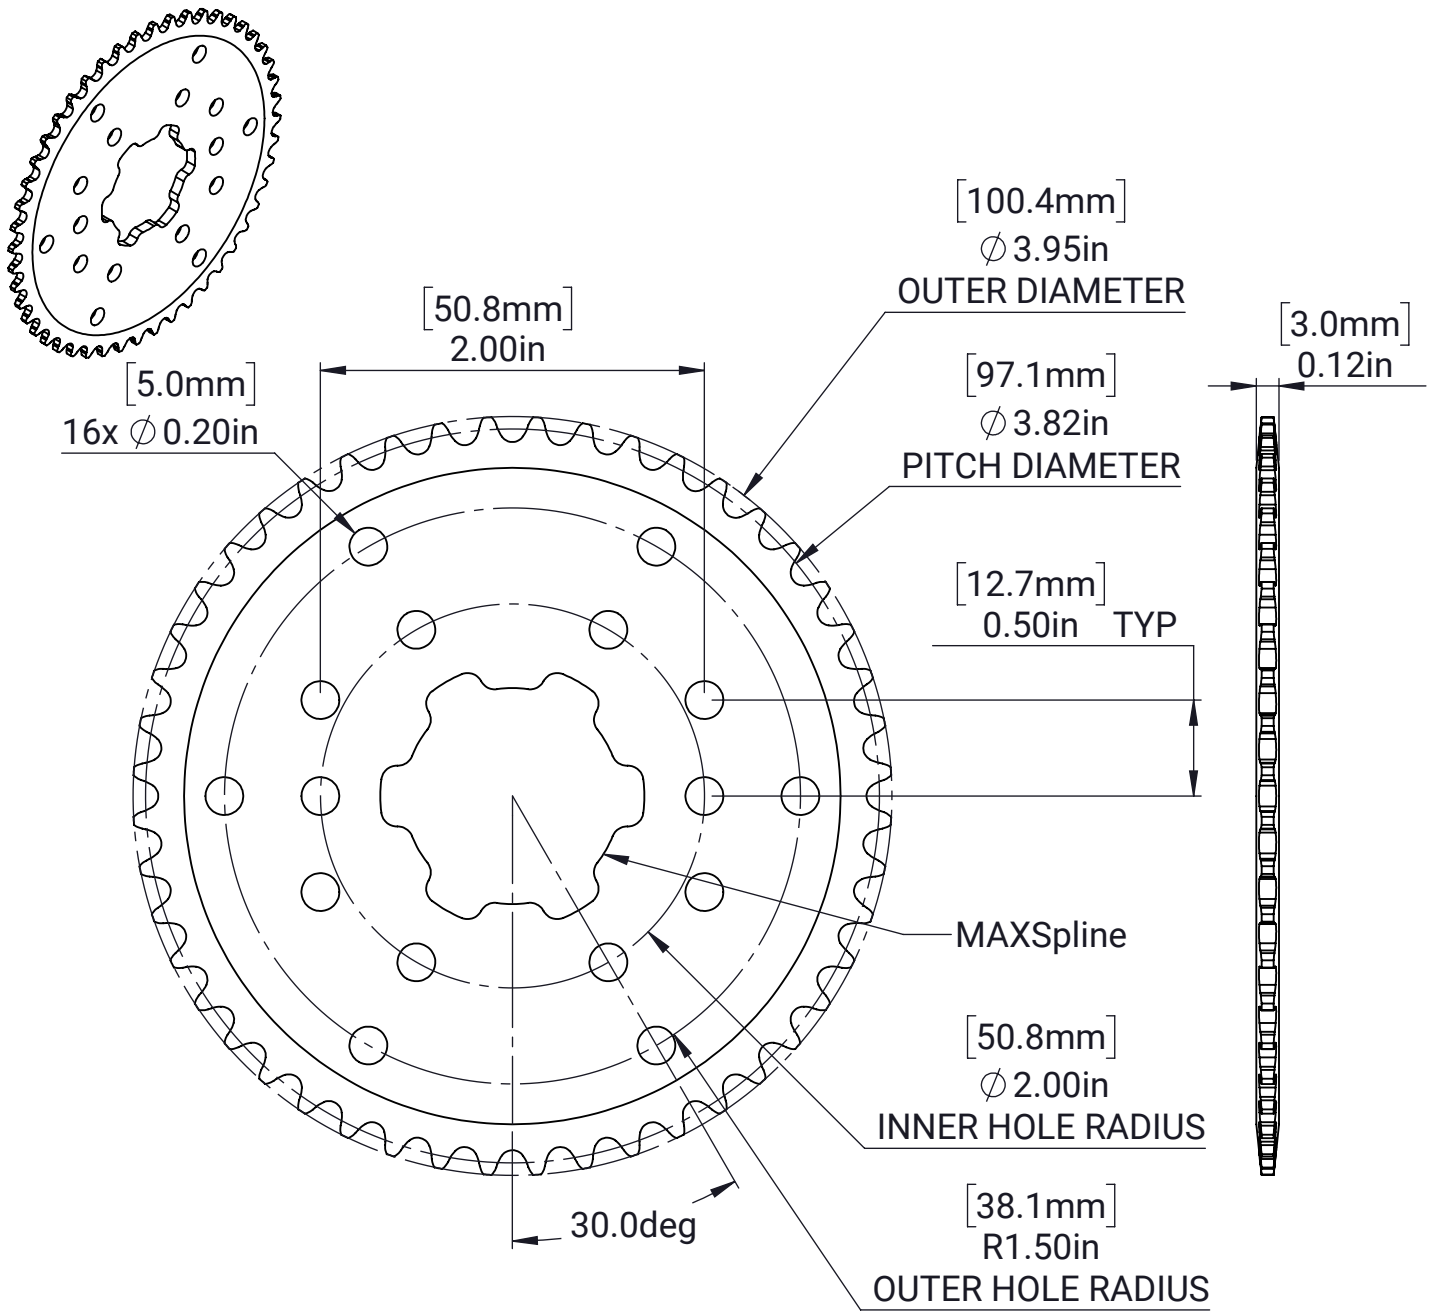

## #25 Plate Sprocket - MAXSpline - 48T

MATERIAL:

Aluminum 7075

FINISH:

N/A

DATE:

6/16/2022