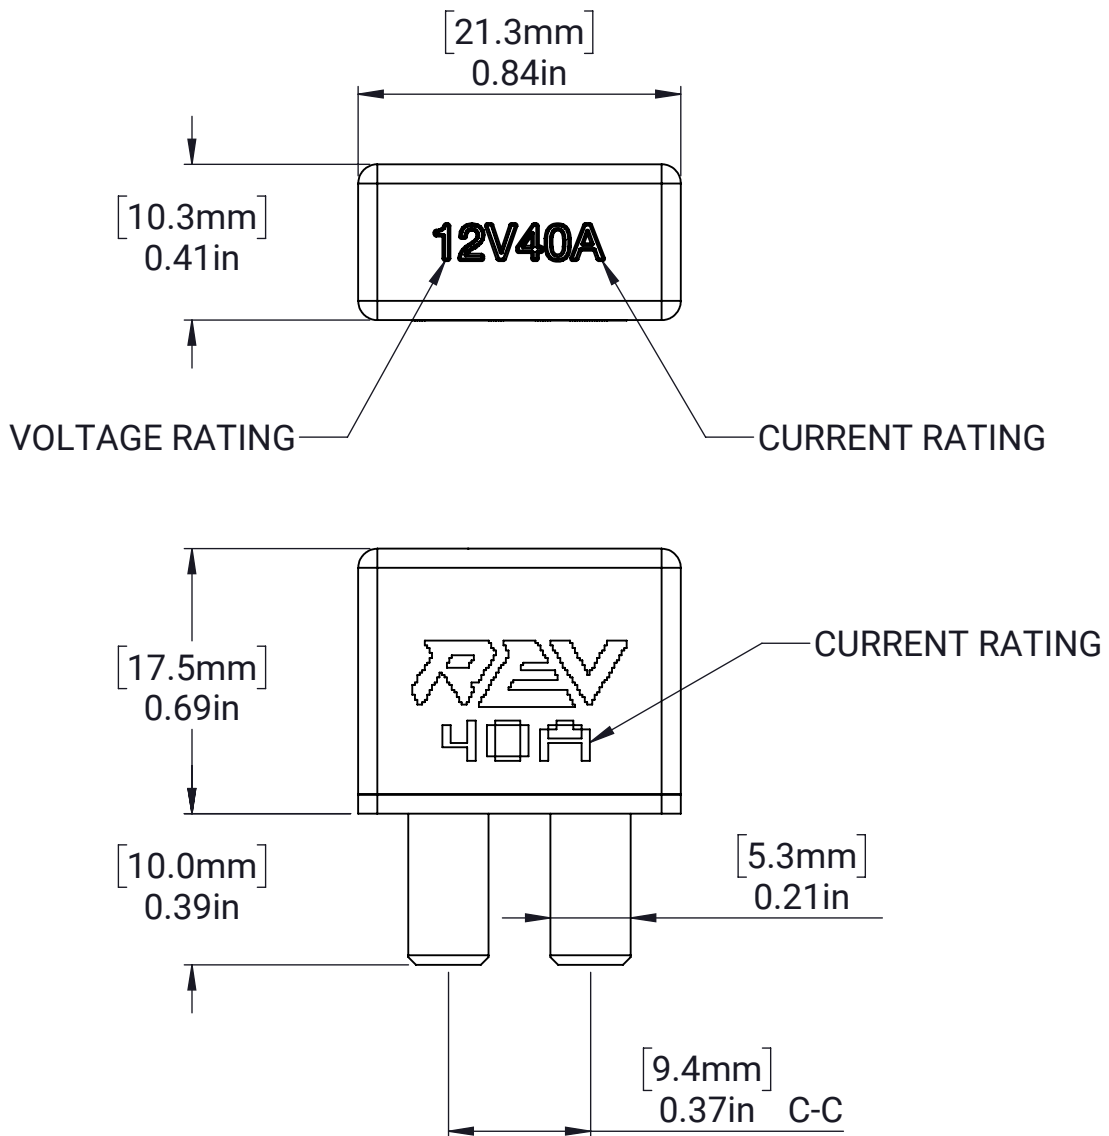

ATO Auto-Resetting Breakers

PART NUMBER	CURRENT RATING	COLOR
REV-11-1860	10A	Red
REV-11-1861	20A	Yellow
REV-11-1862	30A	Green
REV-11-1863	40A	Orange

MATERIAL:

N/A

FINISH:

N/A

DATE:

9/28/2021