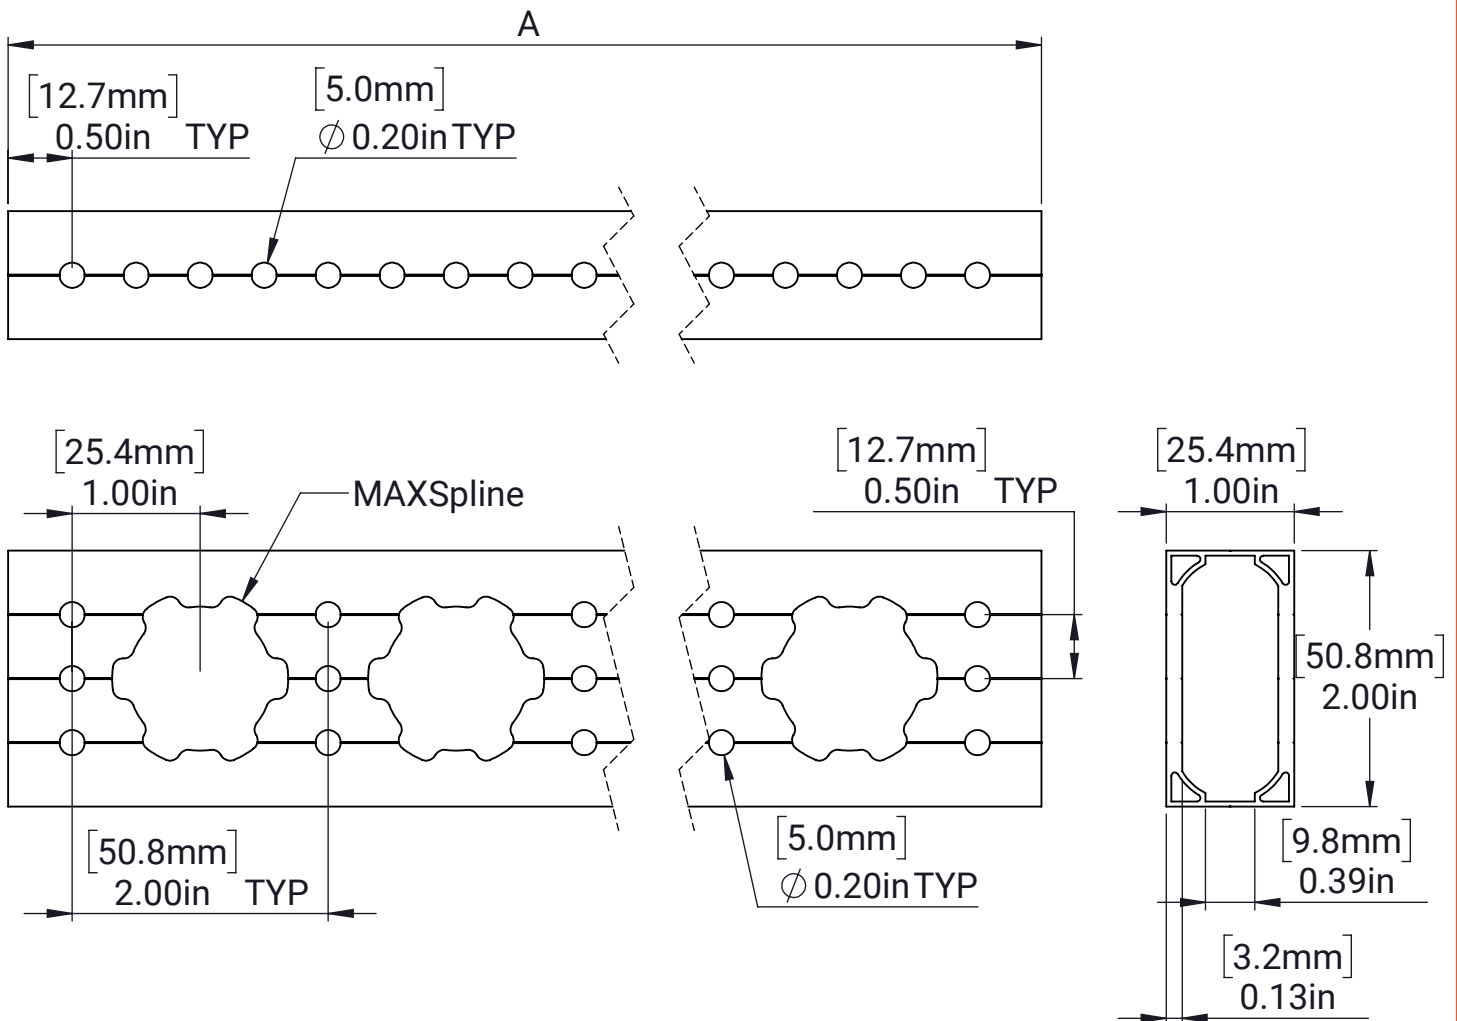

MAXTube - 2x1 with MAX Pattern

Part #	Length (A)
REV-21-2163	[76.2mm] 3.00in
REV-21-2164	[127.0mm] 5.00in
REV-21-2165	[177.8mm] 7.00in
REV-21-2169	[381.0mm] 15.00in
REV-21-2173	[584.2mm] 23.00in
REV-21-2177	[787.4mm] 31.00in
REV-21-2185	[1193.8mm] 47.00in

MATERIAL:

Aluminum 661

FINISH:

N/A

DATE:

6/16/2022