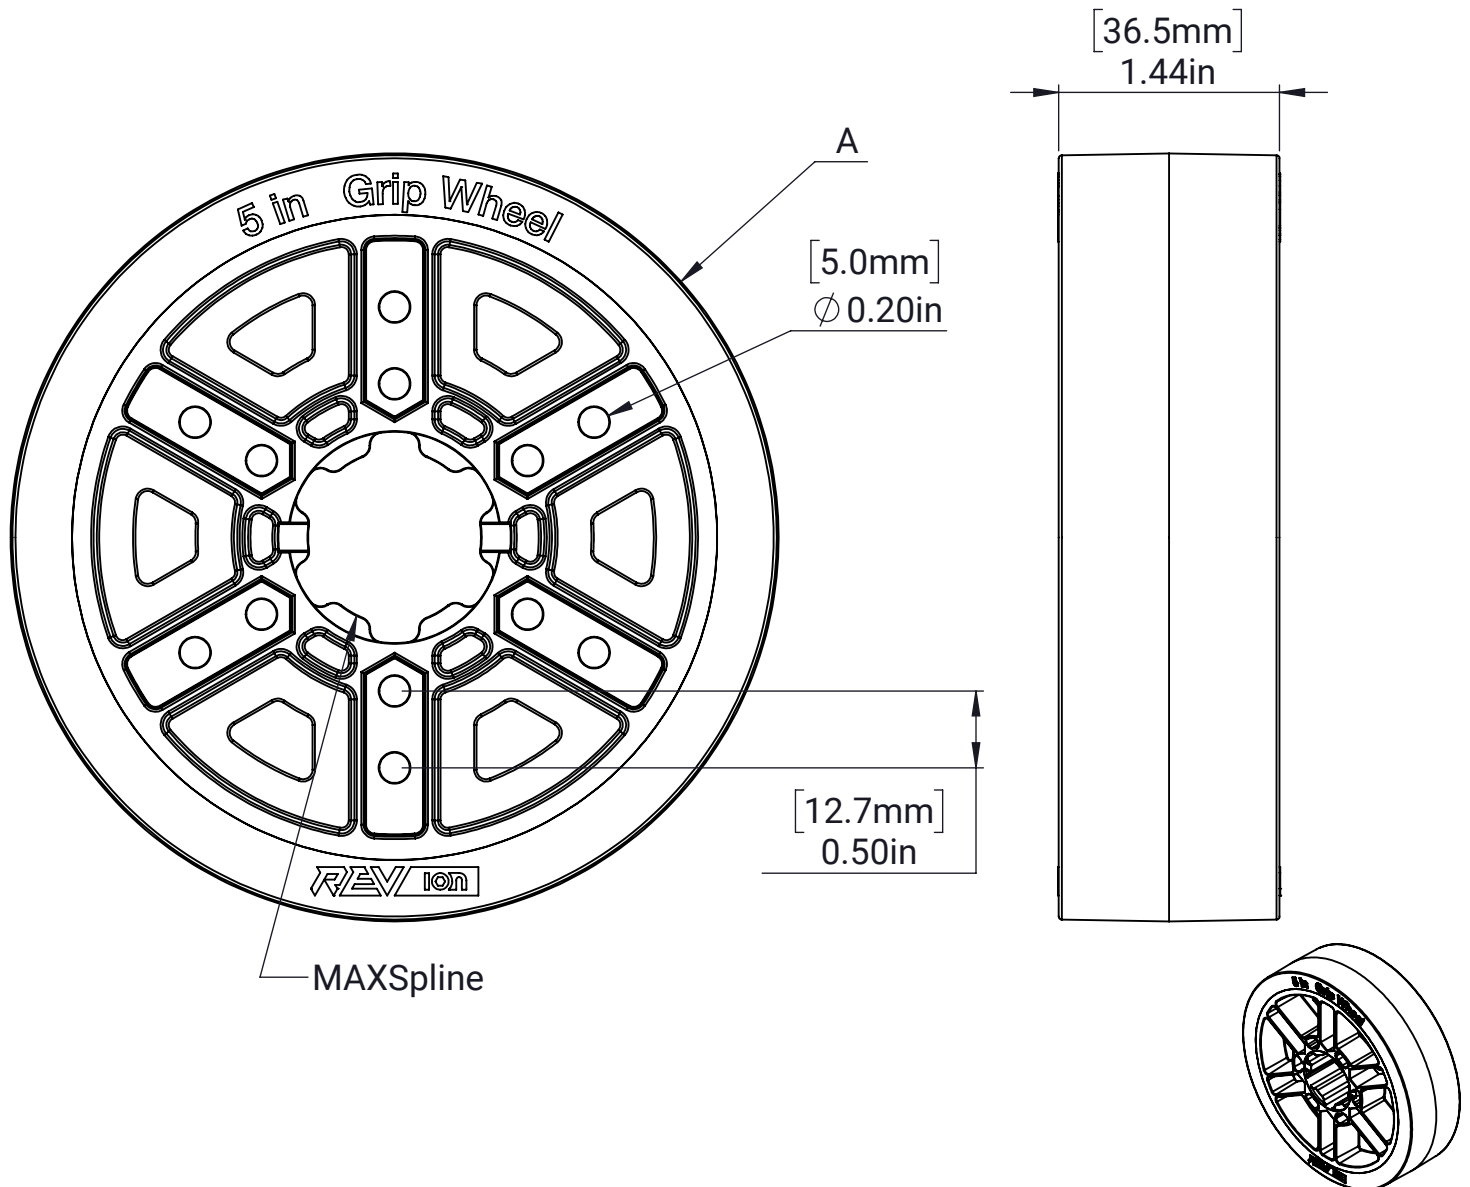

ION Grip Wheels - Large - MAXSpline

Part #	Diameter (A)	Durometer	Color	Holes per Spoke
REV-21-2424	[101.6mm] 4.00in	Hard (75A)	Black	1
REV-21-2425	[127.0mm] 5.00in	Hard (75A)	Black	2
REV-21-2426	[152.4mm] 6.00in	Hard (75A)	Black	3

MATERIAL:

Glass-Filled Nylon & TPR

FINISH:

N/A

DATE:

6/16/2022