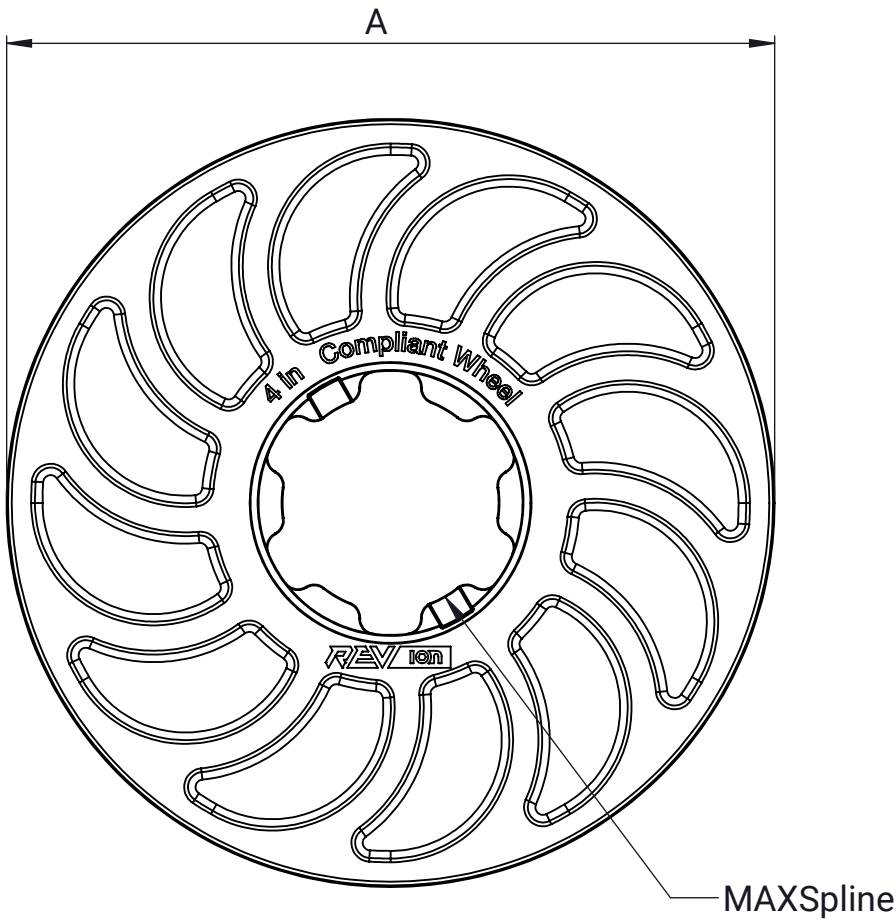

## ION Compliant Wheels - MAXSpline

Part #	Diameter (A)	Durometer	Color
REV-21-2456	[76.2mm] 3.00in	Medium (45A)	Dark Grey
REV-21-2457	[101.6mm] 4.00in	Medium (45A)	Dark Grey

MATERIAL:

Glass-Filled Nylon & TPR