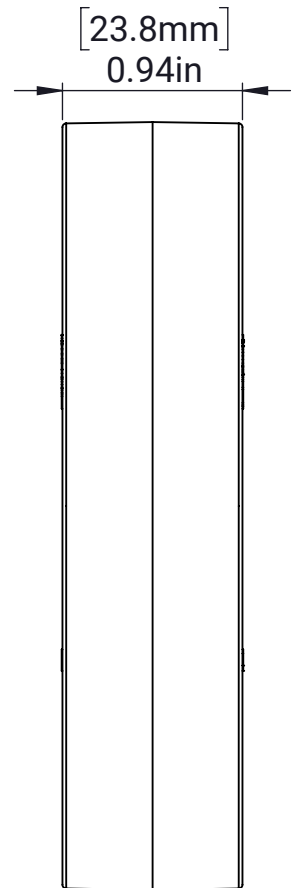

## ION Compliant Wheels - MAXSpline

Part #	Diameter (A)	Durometer	Color
REV-21-2456	[76.2mm] 3.00in	Medium (45A)	Dark Grey
REV-21-2457	[101.6mm] 4.00in	Medium (45A)	Dark Grey

MATERIAL:

Glass-Filled Nylon & TPR