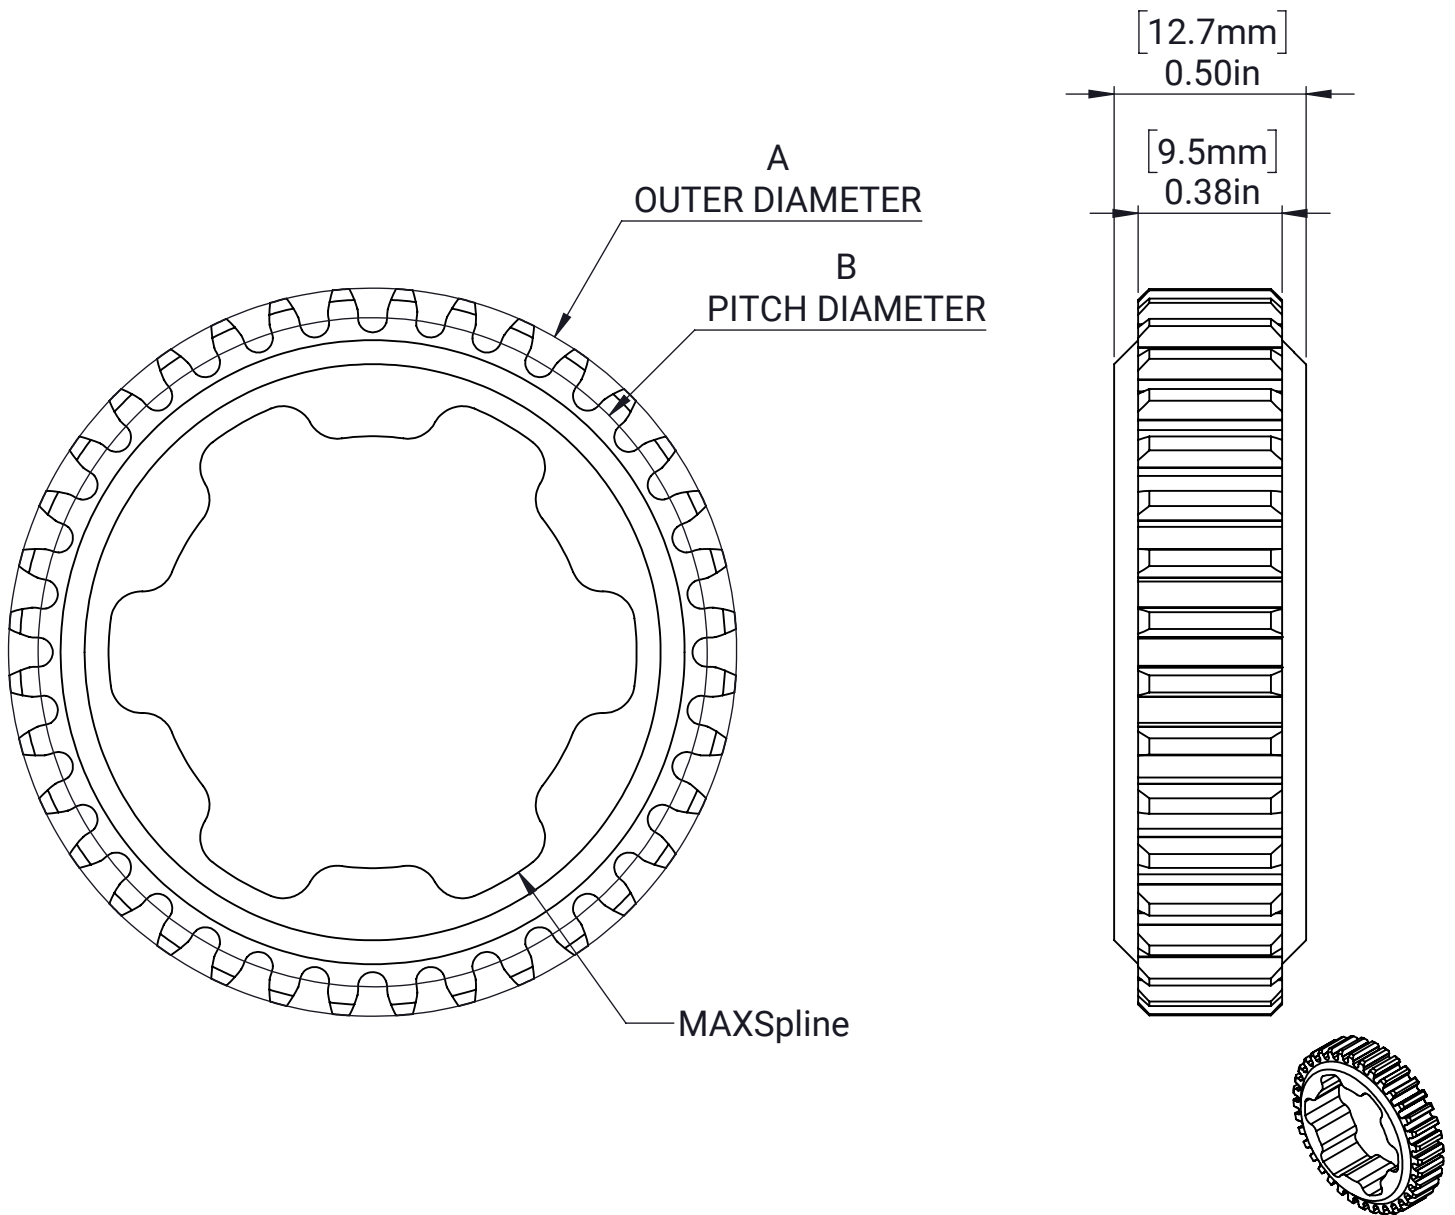

## 20DP Gear - MAXSpline - Small

| Part #      | Outer Diameter (A) | Pitch Diameter (B) | Teeth |
|-------------|--------------------|--------------------|-------|
| REV-21-3010 | [43.2mm] 1.70in    | [40.6mm] 1.60in    | 32    |
| REV-21-3012 | [48.3mm] 1.90in    | [45.7mm] 1.80in    | 36    |
| REV-21-3014 | [53.3mm] 2.10in    | [50.8mm] 2.00in    | 40    |

MATERIAL:

Steel 4140

FINISH:

Black Oxide

DATE:

6/16/2022