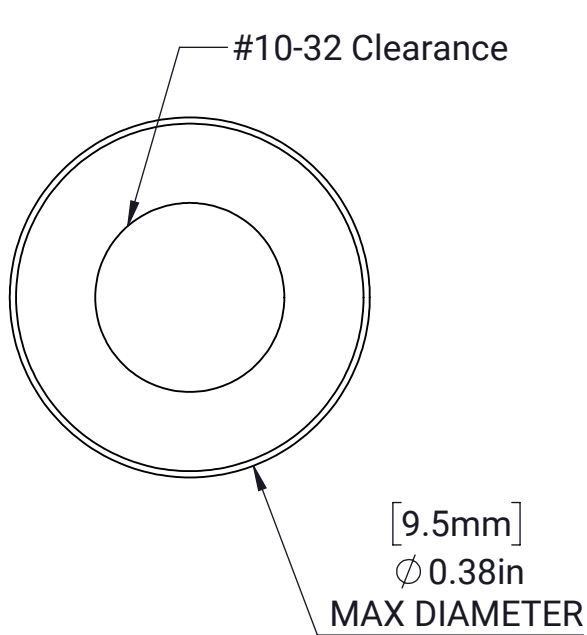

#10 Spacer

Part #	Length (A)
REV-21-2085	[3.2mm] 0.13in
REV-21-2086	[6.4mm] 0.25in
REV-21-2087	[9.5mm] 0.38in
REV-21-2088	[12.7mm] 0.50in
REV-21-2089	[19.1mm] 0.75in
REV-21-2090	[25.4mm] 1.00in
REV-21-2092	[50.8mm] 2.00in
REV-21-2095	[28.6mm] 1.13in

MATERIAL:

Nylon

FINISH:

N/A

DATE:

6/16/2022