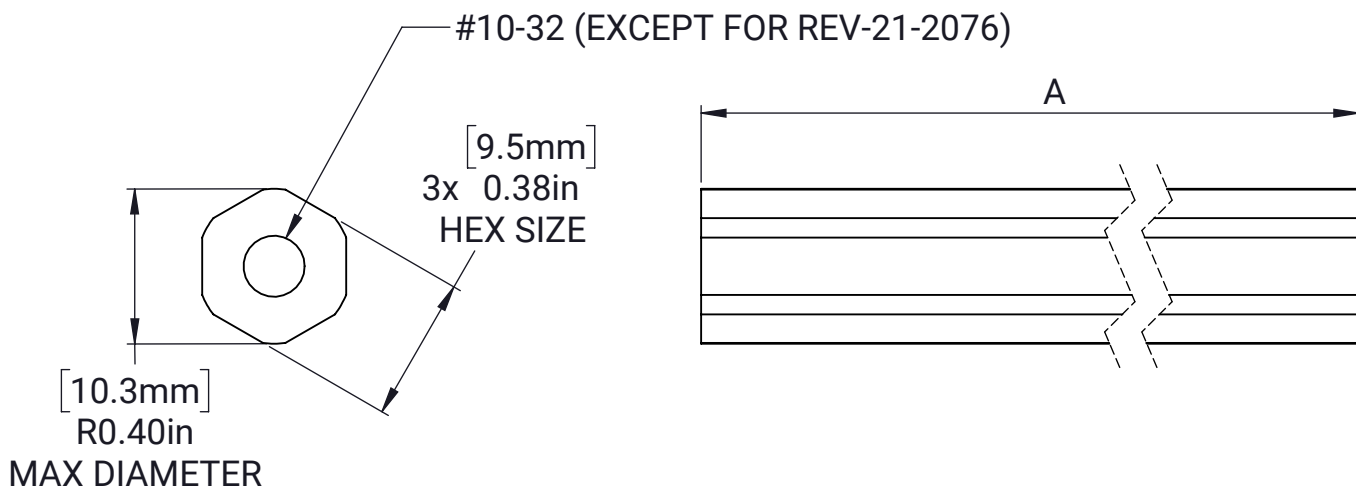

#10-32 Standoff

Part #	Length (A)
REV-21-2062	[19.1mm] 0.75in
REV-21-2063	[25.4mm] 1.00in
REV-21-2065	[31.8mm] 1.25in
REV-21-2066	[38.1mm] 1.50in
REV-21-2067	[44.5mm] 1.75in
REV-21-2068	[50.8mm] 2.00in
REV-21-2071	[69.9mm] 2.75in
REV-21-2072	[76.2mm] 3.00in
REV-21-2076	[914.4mm] 36.00in