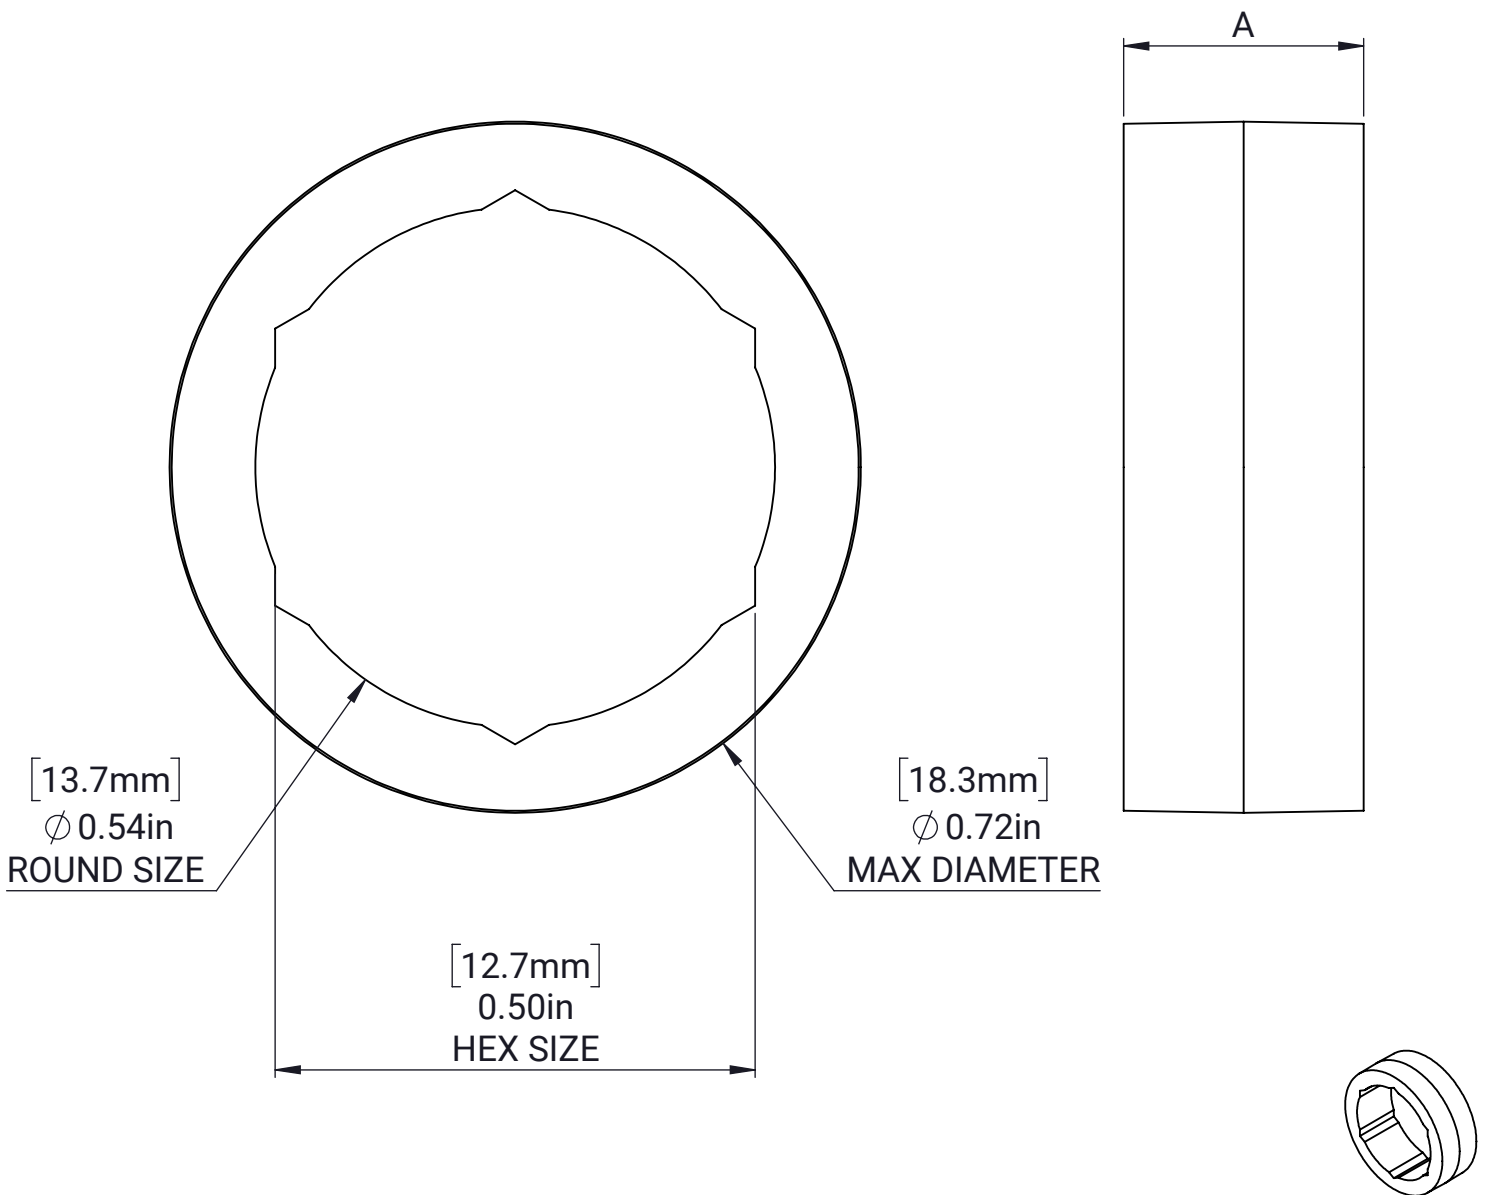

1/2in Hex Shaft Spacer

Part #	Length (A)
REV-21-2003	[1.6mm] 0.06in
REV-21-2004	[3.2mm] 0.13in
REV-21-2005	[6.4mm] 0.25in
REV-21-2006	[12.7mm] 0.50in

MATERIAL:

POM (Acetal/Delrin)

FINISH:

N/A

DATE:

6/16/2022